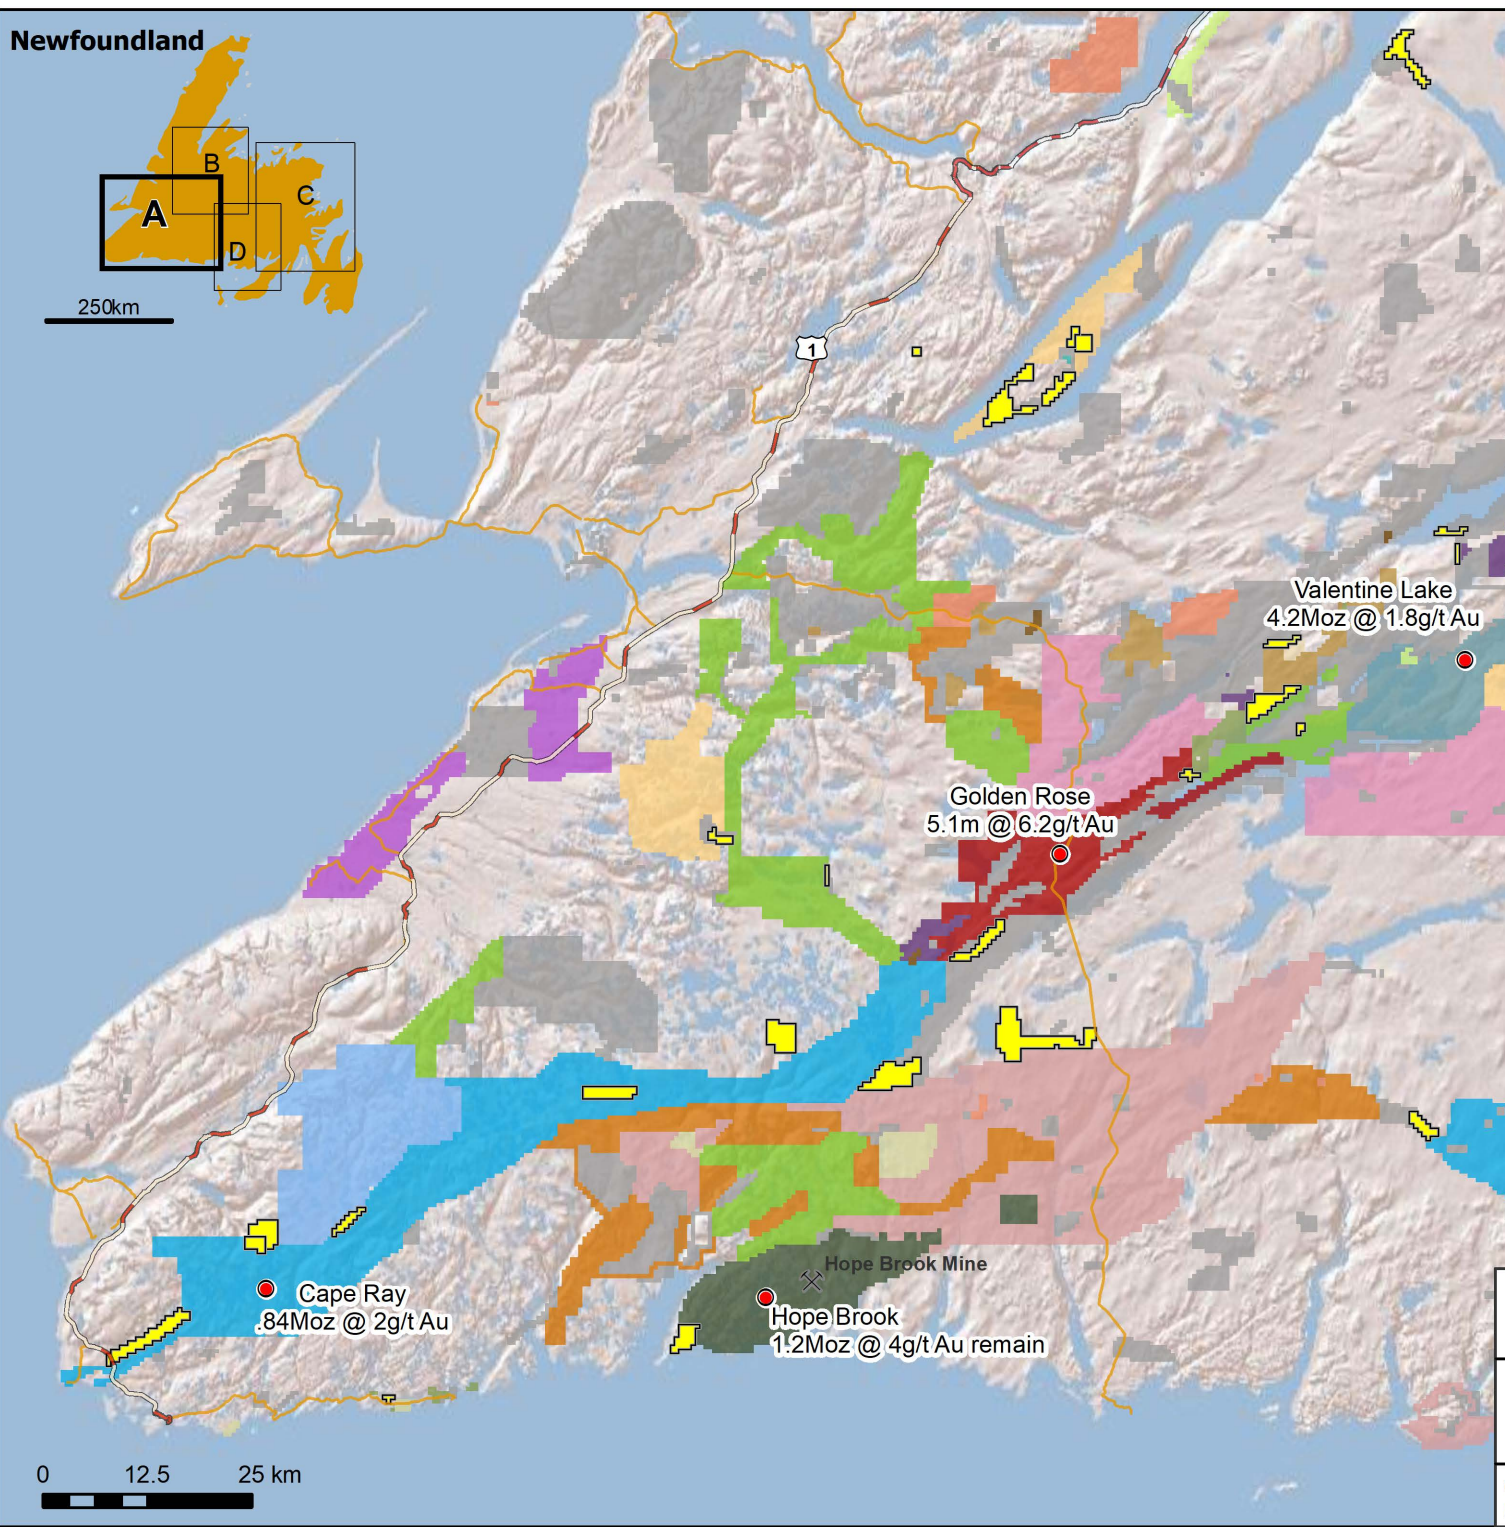

Newfoundland

250km

Legend

Companies

- C2C & The Rock Claims
- Other
- Altius Resources Inc.
- AurWest
- Buchans Minerals Corp.
- Canstar Resources Inc.
- Canterra Minerals
- Coast Mountain Geological Ltd.
- Exploits Discovery Corp.
- Fair Haven Resources Inc.
- Falcon Gold Corp.
- First Mining Gold
- Gander Gold
- Gold Island
- Great Atlantic Resources
- Marathon Gold Corp.
- Marvel Discovery Corporation
- Matador Mining Ltd
- Opawica Exploration
- Puddle Pond Resources Inc.
- Platoro West Incorporated
- Red Moon Resources Inc.
- Shawn Ryan
- Sokoman Minerals Corp.
- Tru Precious Metals Corp.
- Vulcan Minerals Inc.

**C2C & The Rock
Gold Corporation**

Western Newfoundland

0 12.5 25 km

C2CTheRk_001_ClaimMap_SW
NAD 83 UTM ZN 21N

08/06/2022
REV: 1