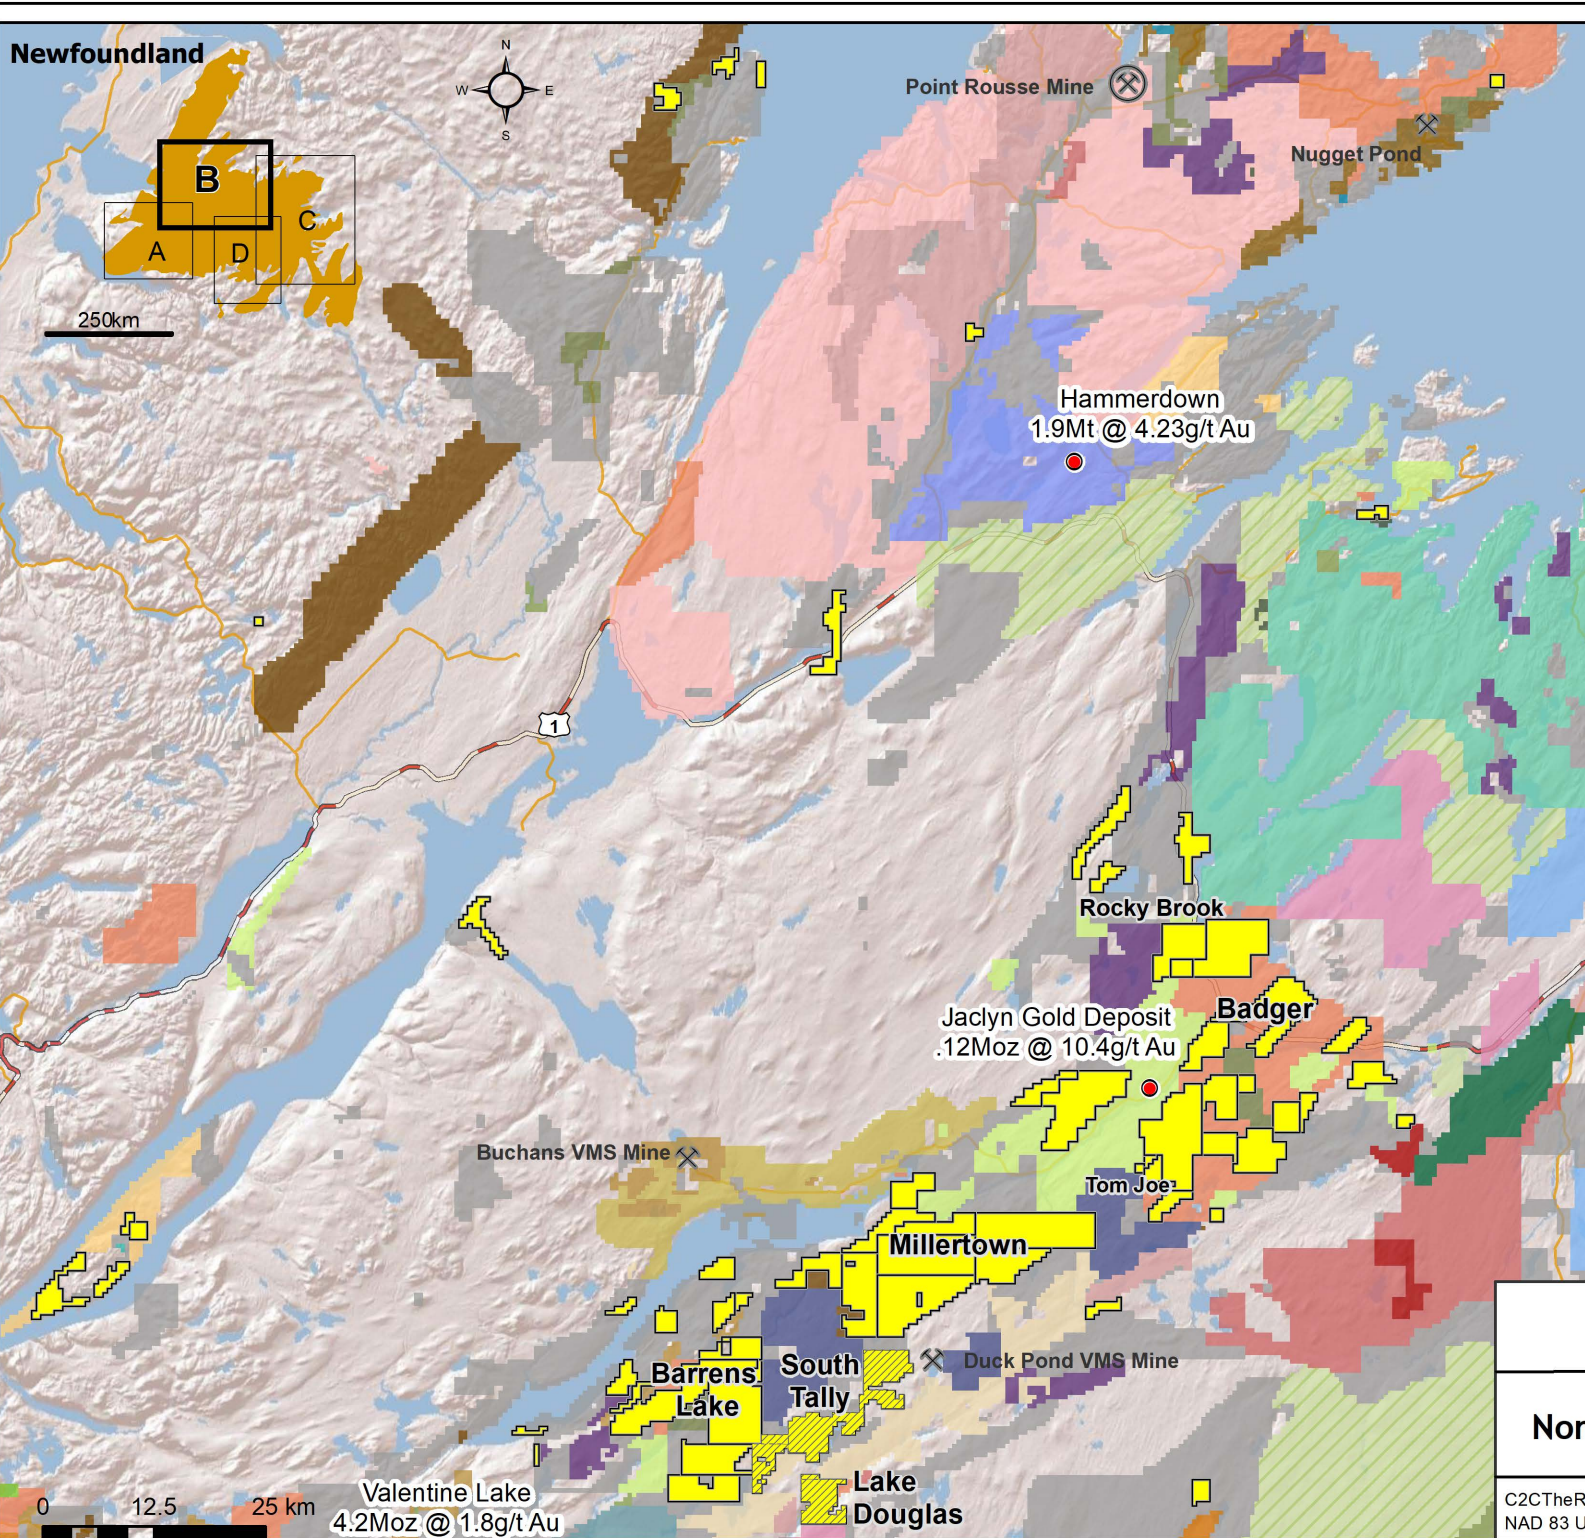

**C2C & The Rock  
Gold Corporation**

**Western Newfoundland**

0 12.5 25 km

C2CTheRk\_001\_ClaimMap\_SW  
NAD 83 UTM ZN 21N

08/06/2022  
REV: 1

Newfoundland

250km

Legend

Companies

- C2C & The Rock Claims
- JV / Optioned Claims
- Other
- Altius Resources Inc.
- Anaconda Mining Inc.
- AurWest
- Buchans Minerals Corp.
- Canstar Resources Inc.
- Canterra Minerals
- Coast Mountain Geological Ltd.
- Crest Resources Inc.
- Crest / Exploits JV
- District Copper Corporation
- Exploits Discovery Corp.
- Fair Haven Resources Inc.
- Falcon Gold Corp.
- First Mining Gold
- Gander Gold
- Gold Island
- Great Atlantic Resources
- Leocor Gold
- Marathon Gold Corp.
- Maritime Resources Corp.
- Marvel Discovery Corporation
- New Found Gold Corp.
- Opawica Exploration
- Puddle Pond Resources Inc.
- Platoro West Incorporated
- Rocky Island Gold Corp.
- Shawn Ryan
- Shoreline Exploration Inc.
- Sokoman Minerals Corp.
- Tru Precious Metals Corp.
- Vulcan Minerals Inc.

0 12.5 25 km

**C2C & The Rock  
Gold Corporation**

**Eastern Newfoundland**

C2CTheRk_001_ClaimMap_EastNL NAD 83 UTM ZN 21N	09/06/2022 REV: 1
---	----------------------

Lake Douglas

**Legend**

**Companies**

- C2C & The Rock Claims
- JV / Optioned Claims
- Other
- AurWest
- Buchans Minerals Corp.
- Canstar Resources Inc.
- Canterra Minerals
- Coast Mountain Geological Ltd.
- Crest Resources Inc.
- Crest / Exploits JV
- Exploits Discovery Corp.
- Fair Haven Resources Inc.
- Falcon Gold Corp.
- Gold Island
- Gossan Resources Limited
- Great Atlantic Resources
- Marathon Gold Corp.
- Marvel Discovery Corporation
- Matador Mining Ltd
- New Found Gold Corp.
- Opawica Exploration
- Puddle Pond Resources Inc.
- Platoro West Incorporated
- Rocky Island Gold Corp.
- Shawn Ryan
- Sokoman Minerals Corp.
- Vulcan Minerals Inc.
- Zonte Metals Inc.

0 12.5 25 km

Newfoundland

250km

<b>C2C &amp; The Rock Gold Corporation</b>	
<b>Southern Newfoundland</b>	
C2CTheRk_001_ClaimMap_SouthNL NAD 83 UTM ZN 21N	08/06/2022 REV: 1