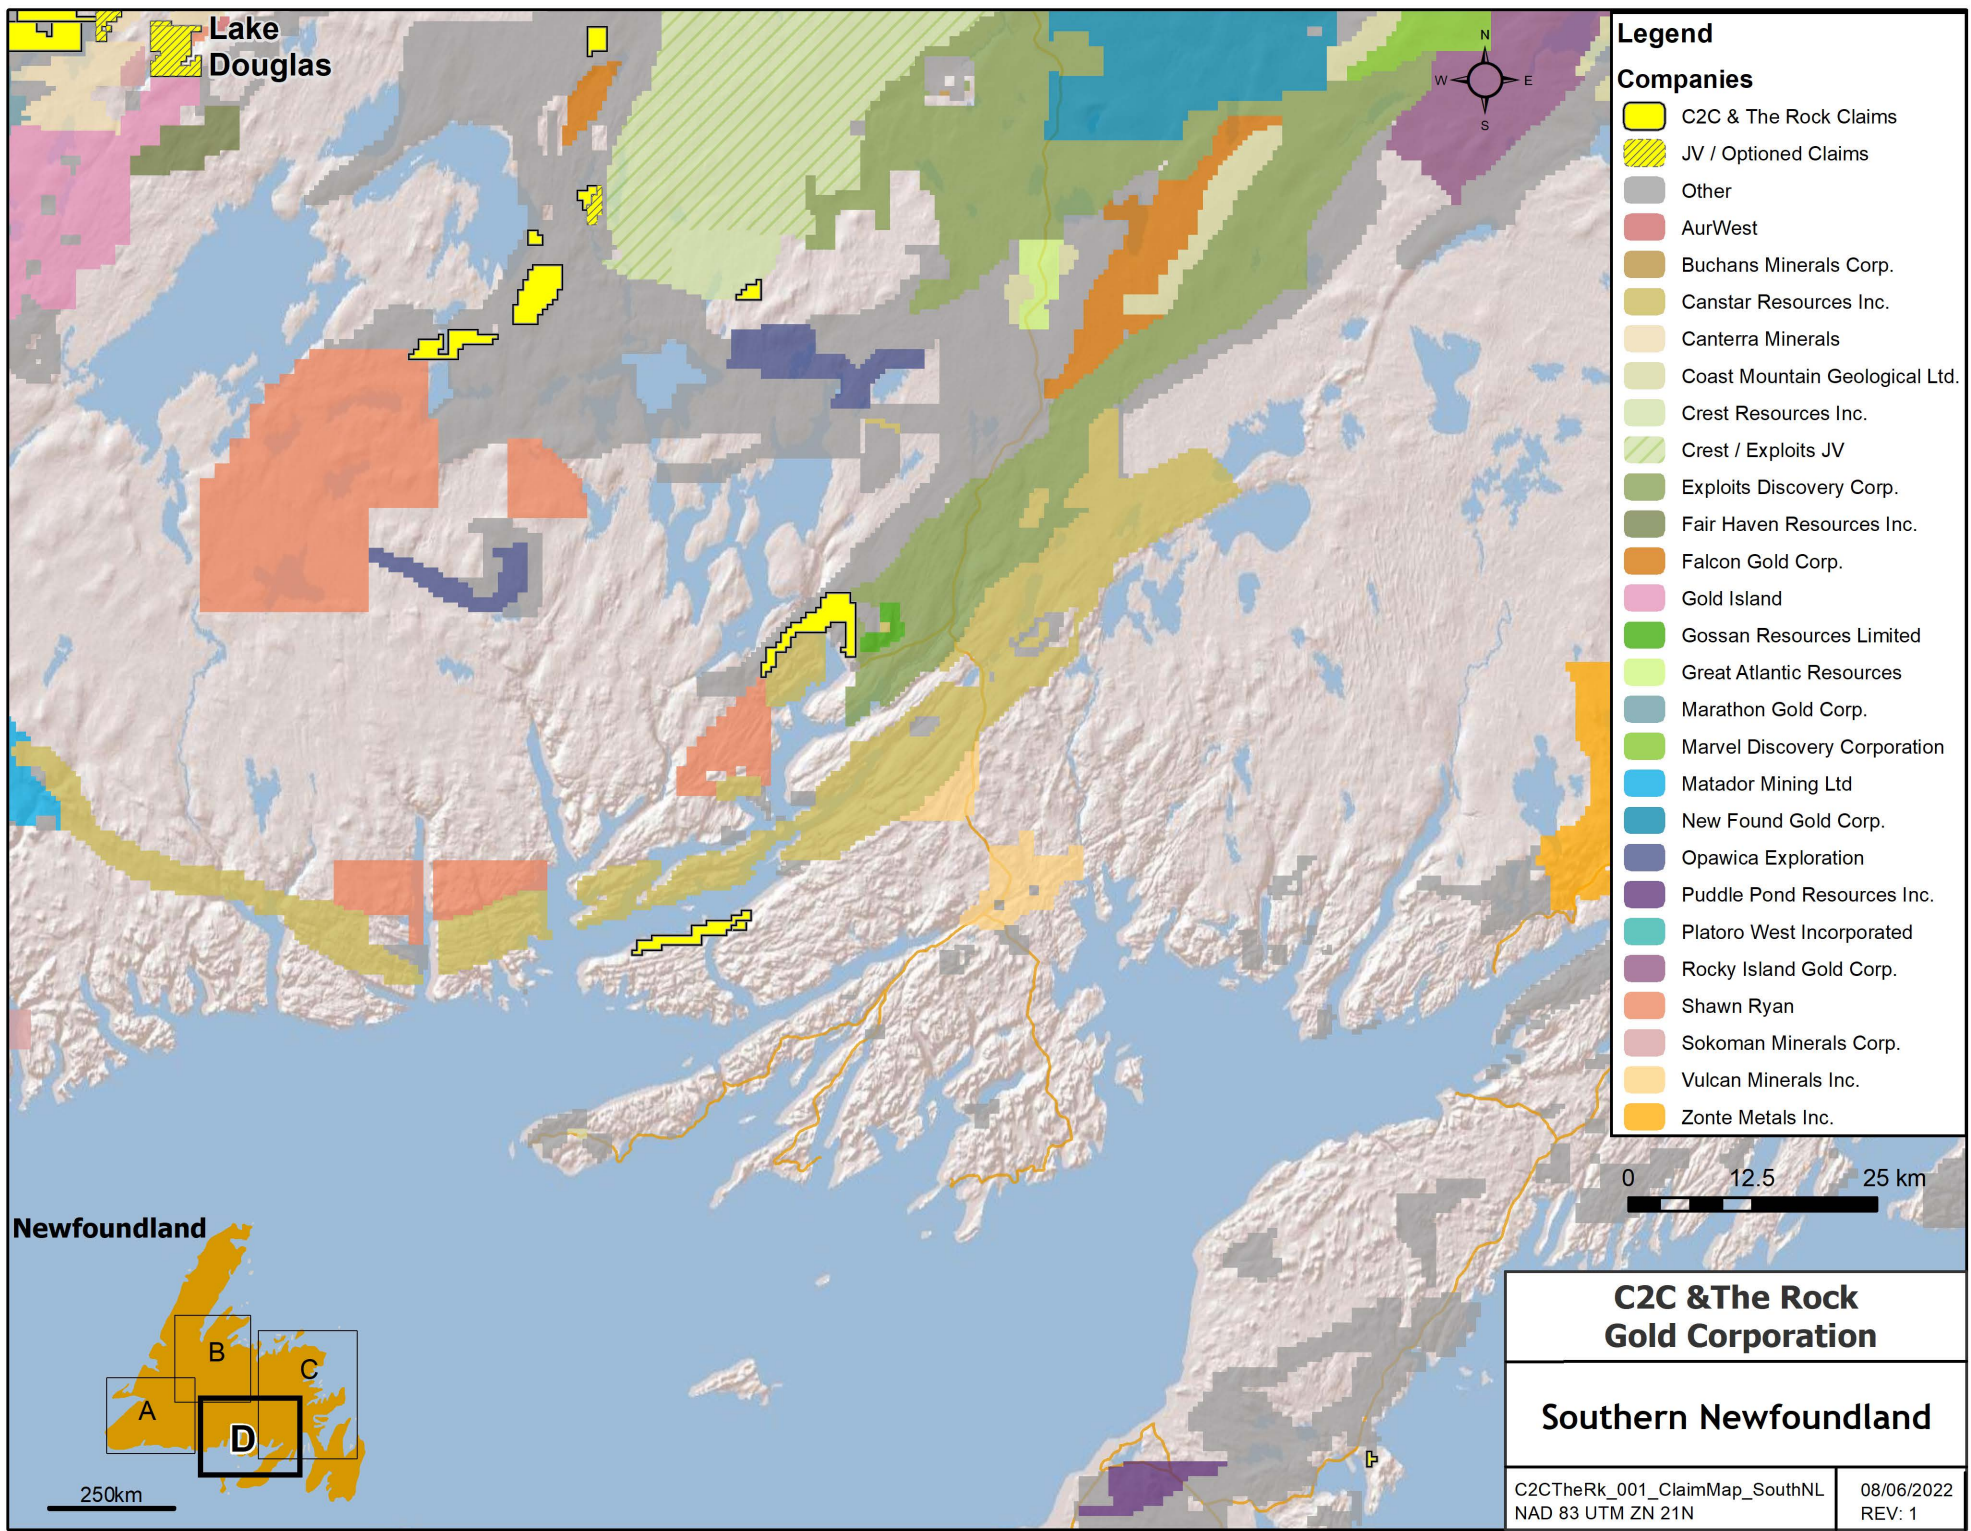

### Legend

#### Companies

- C2C & The Rock Claims
- JV / Optioned Claims
- Other
- AurWest
- Buchans Minerals Corp.
- Canstar Resources Inc.
- Coast Mountain Geological Ltd.
- Crest Resources Inc.
- Crest / Exploits JV
- District Copper Corporation
- Ethos Gold Corp.
- Exploits Discovery Corp.
- Falcon Gold Corp.
- First Mining Gold
- Gander Gold
- Gold Island
- Gossan Resources Limited
- Great Atlantic Resources
- Leocor Gold
- Marvel Discovery Corporation
- New Found Gold Corp.
- Opawica Exploration
- Puddle Pond Resources Inc.
- Platoro West Incorporated
- Rocky Island Gold Corp.
- Shawn Ryan
- Sokoman Minerals Corp.
- Tru Precious Metals Corp.
- Vulcan Minerals Inc.
- Zonte Metals Inc.

0 12.5 25 km

**C2C & The Rock  
Gold Corporation**

**Eastern Newfoundland**

C2CTheRk_001_ClaimMap_EastNL NAD 83 UTM ZN 21N	09/06/2022 REV: 1
---	----------------------

Lake Douglas

**Legend**

**Companies**

- C2C & The Rock Claims
- JV / Optioned Claims
- Other
- AurWest
- Buchans Minerals Corp.
- Canstar Resources Inc.
- Canterra Minerals
- Coast Mountain Geological Ltd.
- Crest Resources Inc.
- Crest / Exploits JV
- Exploits Discovery Corp.
- Fair Haven Resources Inc.
- Falcon Gold Corp.
- Gold Island
- Gossan Resources Limited
- Great Atlantic Resources
- Marathon Gold Corp.
- Marvel Discovery Corporation
- Matador Mining Ltd
- New Found Gold Corp.
- Opawica Exploration
- Puddle Pond Resources Inc.
- Platoro West Incorporated
- Rocky Island Gold Corp.
- Shawn Ryan
- Sokoman Minerals Corp.
- Vulcan Minerals Inc.
- Zonte Metals Inc.

0 12.5 25 km

Newfoundland

250km

<b>C2C &amp; The Rock Gold Corporation</b>	
<b>Southern Newfoundland</b>	
C2CTheRk_001_ClaimMap_SouthNL NAD 83 UTM ZN 21N	08/06/2022 REV: 1