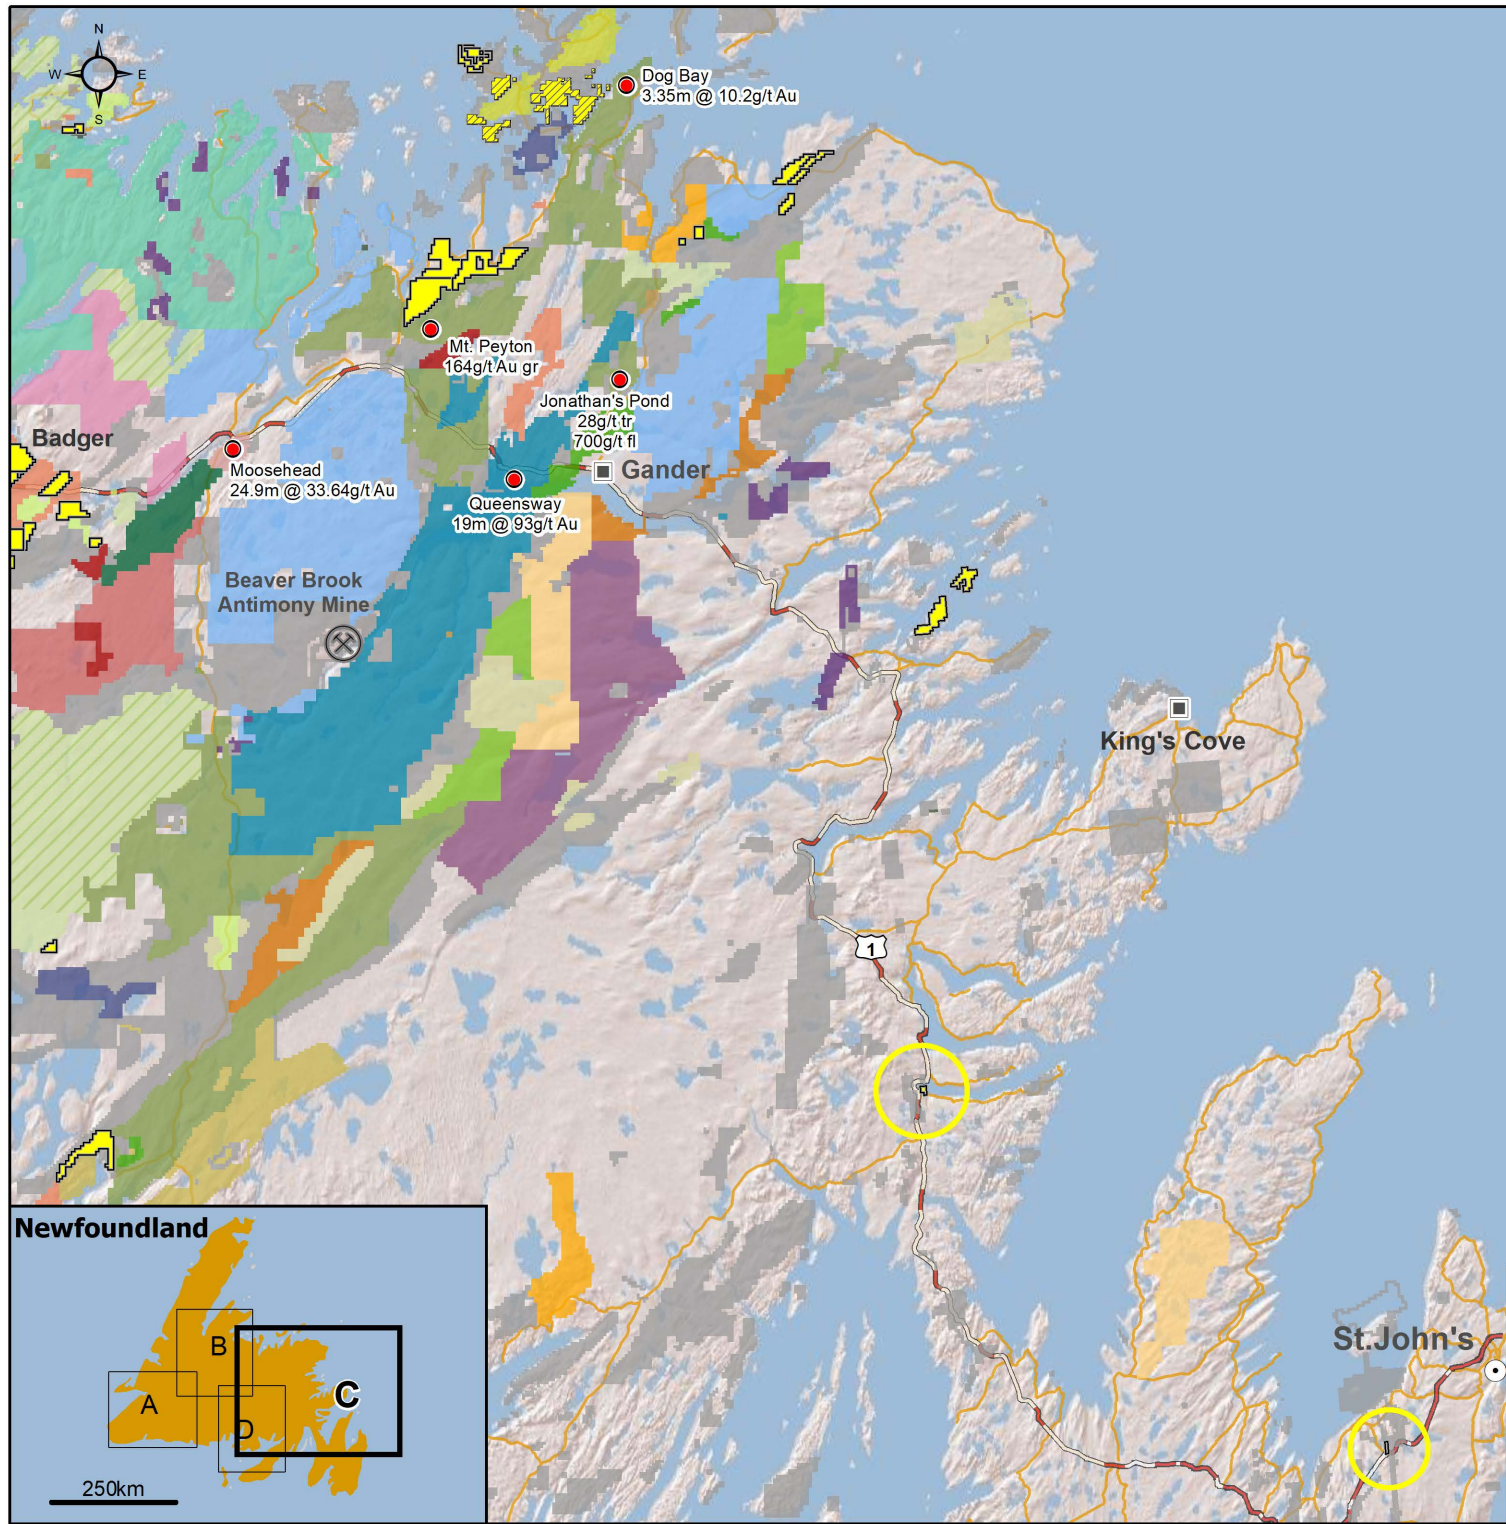

Legend

Companies

- C2C & The Rock Claims
- JV / Optioned Claims
- Other
- AurWest
- Buchans Minerals Corp.
- Canstar Resources Inc.
- Coast Mountain Geological Ltd.
- Crest Resources Inc.
- Crest / Exploits JV
- District Copper Corporation
- Ethos Gold Corp.
- Exploits Discovery Corp.
- Falcon Gold Corp.
- First Mining Gold
- Gander Gold
- Gold Island
- Gossan Resources Limited
- Great Atlantic Resources
- Leocor Gold
- Marvel Discovery Corporation
- New Found Gold Corp.
- Opawica Exploration
- Puddle Pond Resources Inc.
- Platoro West Incorporated
- Rocky Island Gold Corp.
- Shawn Ryan
- Sokoman Minerals Corp.
- Tru Precious Metals Corp.
- Vulcan Minerals Inc.
- Zonte Metals Inc.